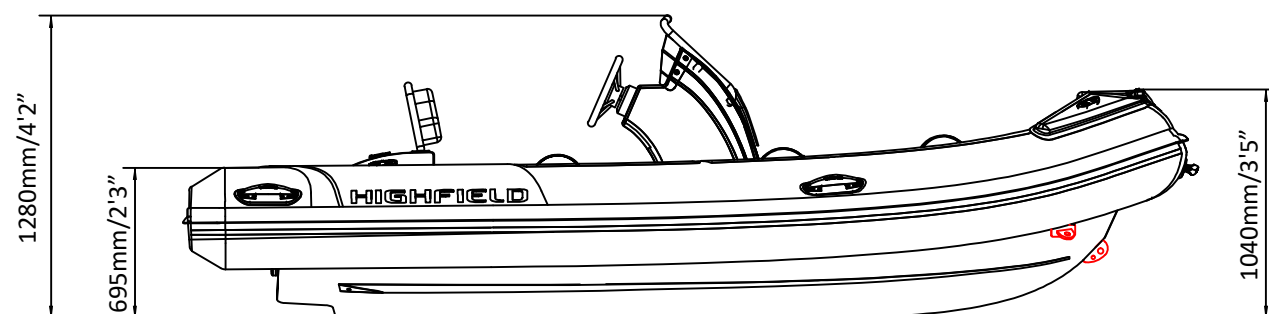

# SPECIFICATIONS

SPECIFICATIONS AND MAXIMUM CAPACITIES (Subject to change without notice. Tolerances: dimensions ±2.5%, weights ±5%)

MODEL	ISO 6185 PART	ISO 6185					Outboard Engine				Sundeck		Fuel Tank Capacity		Tow post		Rollbar		Wet Weight (Approximate) 30HP (22.38KW) +Fuel		AIR CHAMBERS						
			KG	LB	#	KG	LB	Shaft	Max power		KG	LB	KG	LB	L	GAL	KG	LB	KG	LB		KG	LB	PSI	BAR		
						KW	HP		KG	LB																	
SPORT 420	3	C	791	1744	8	600	1323	L	52.22	70	188.5	416	309	681	9	19.8	55	14.5	6.5	14.3	17.5	38.6	539	1188	4	3.63	0.25

Boat weight includes: console