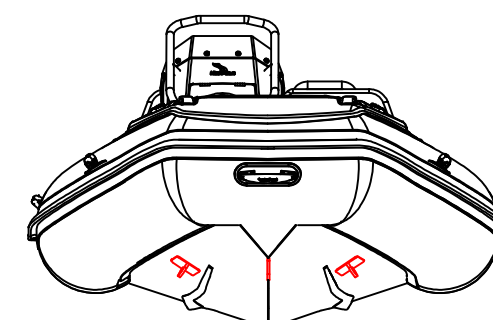

# SPECIFICATIONS

SPECIFICATIONS AND MAXIMUM CAPACITIES (Subject to change without notice. Tolerances: dimensions ±2.5%, weights ±5%)

MODEL	ISO 6185 PART	ISO 6185					Outboard Engine				Sundeck		Fuel Tank Capacity		Tow post		Rollbar		Wet Weight (Approximate) 30HP (22.38KW) +Fuel		AIR CHAMBERS						
			KG	LB	#	KG	LB	Shaft	Max power		KG	LB	KG	LB	L	GAL	KG	LB	KG	LB		KG	LB	PSI	BAR		
						KW	HP		KG	LB																	
SPORT 420	3	C	791	1744	8	600	1323	L	52.22	70	188.5	416	309	681	9	19.8	55	14.5	6.5	14.3	17.5	38.6	539	1188	4	3.63	0.25

Boat weight includes: console