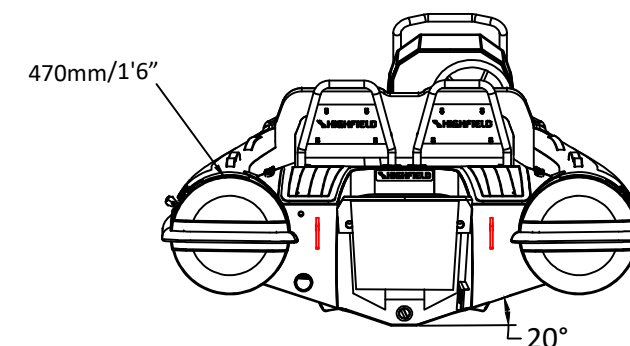

# SPECIFICATIONS

SPECIFICATIONS AND MAXIMUM CAPACITIES (Subject to change without notice. Tolerances: dimensions ±2.5%, weights ±5%)

MODEL	ISO 6185 PART	ISO 6185					Outboard Engine				Sundeck		Fuel Tank Capacity		Tow post		Rollbar		Wet Weight (Approximate) 30HP (22.38KW) +Fuel		AIR CHAMBERS						
			KG	LB	#	KG	LB	Shaft	Max power		KG	LB	KG	LB	L	GAL	KG	LB	KG	LB		KG	LB	PSI	BAR		
						KW	HP		KG	LB																	
SPORT 420	3	C	791	1744	8	600	1323	L	52.22	70	188.5	416	309	681	9	19.8	55	14.5	6.5	14.3	17.5	38.6	539	1188	4	3.63	0.25

Boat weight includes: console