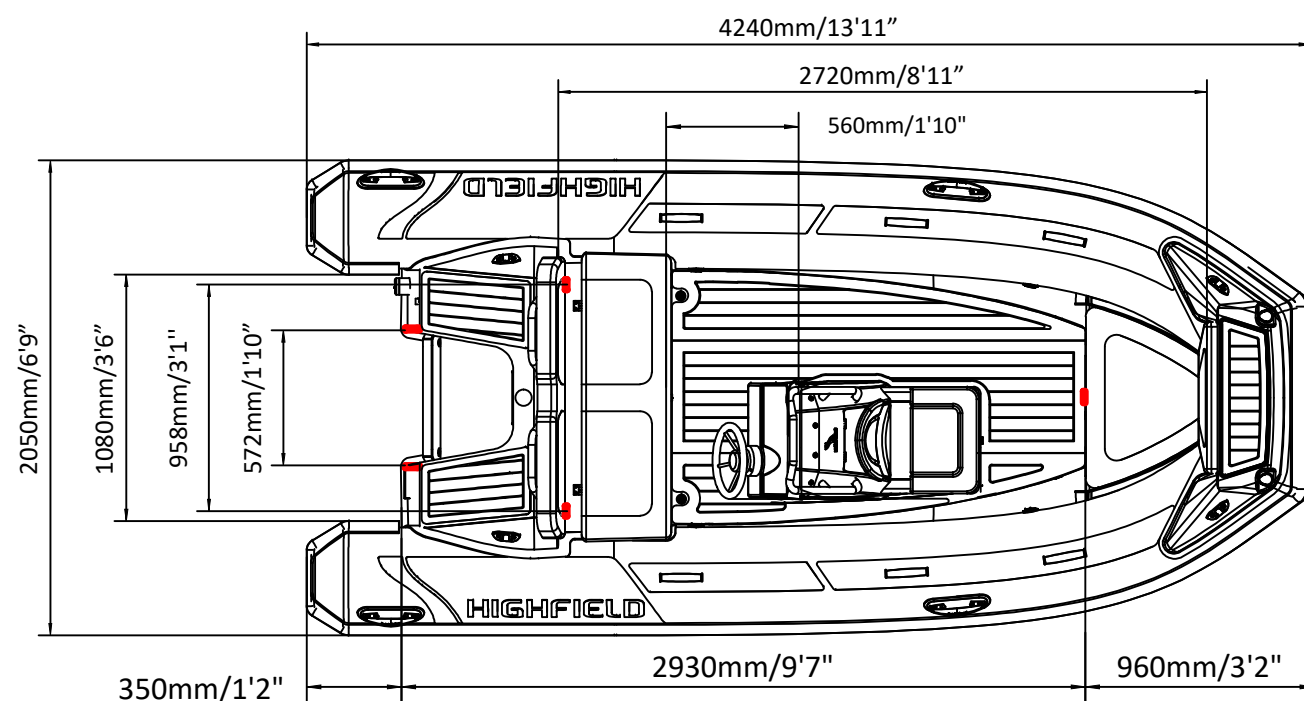

# SPECIFICATIONS

SPECIFICATIONS AND MAXIMUM CAPACITIES (Subject to change without notice. Tolerances: dimensions ±2.5%, weights ±5%)

MODEL	ISO 6185 PART	ISO 6185					Outboard Engine				Sundeck		Fuel Tank Capacity		Tow post		Rollbar		Wet Weight (Approximate) 30HP (22.38KW) +Fuel		AIR CHAMBERS						
			KG	LB	#	KG	LB	Shaft	Max power		KG	LB	KG	LB	L	GAL	KG	LB	KG	LB		KG	LB	PSI	BAR		
						KW	HP		KG	LB																	
SPORT 420	3	C	791	1744	8	600	1323	L	52.22	70	188.5	416	309	681	9	19.8	55	14.5	6.5	14.3	17.5	38.6	539	1188	4	3.63	0.25

Boat weight includes: console