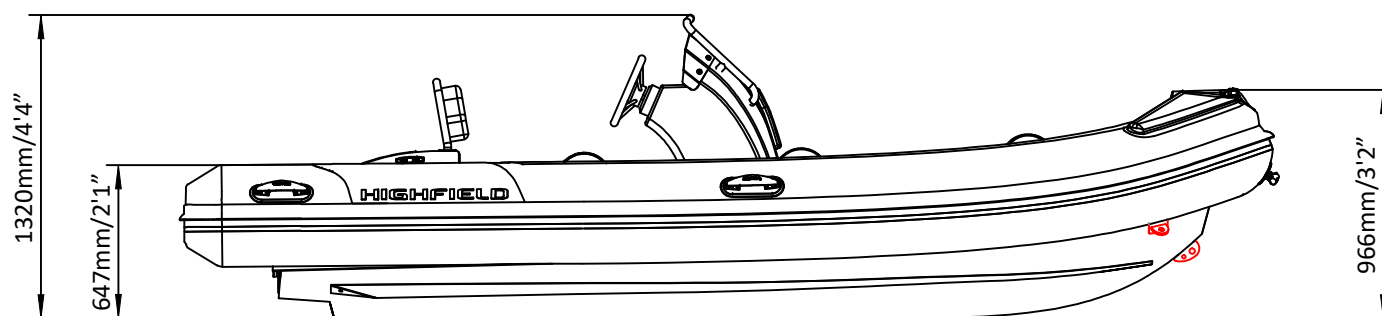

SPORT 460

SPECIFICATIONS

SPECIFICATIONS AND MAXIMUM CAPACITIES (Subject to change without notice. Tolerances: dimensions ±2.5%, weights ±5%)

MODEL	ISO 6185 PART	ISO 6185	Crew		#	Weight		Shaft	Outboard Engine		Sundeck		Fuel Tank Capacity		Tow post		Rollbar		Wet Weight (Approximate) 30HP (22.38KW) +Fuel		AIR CHAMBERS	Pressure					
			KG	LB		KG	LB		KG	LB	KG	LB	KG	LB	KG	LB	KG	LB	KG	LB		PSI	BAR				
SPORT 460	3	C	912	2011	9	675	1488	L	67.14	90	207.6	458	332	732	14.5	32	55	14.5	6.5	14.3	17.5	38.6	581	1281	5	3.63	0.25

Boat weight includes: console

2021V2