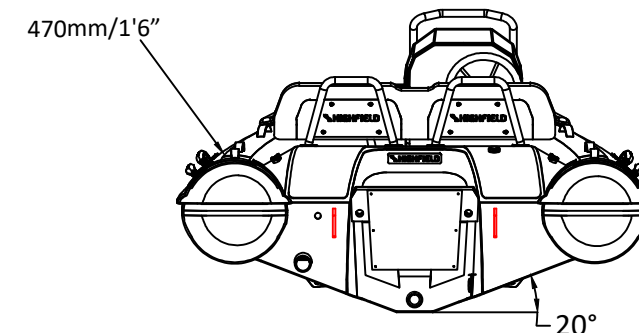

SPORT 460

SPECIFICATIONS

SPECIFICATIONS AND MAXIMUM CAPACITIES (Subject to change without notice. Tolerances: dimensions ±2.5%, weights ±5%)

MODEL	ISO 6185 PART	ISO 6185	Crew		#	Weight		Shaft	Outboard Engine		Sundeck		Fuel Tank Capacity		Tow post		Rollbar		Wet Weight (Approximate) 30HP (22.38KW) +Fuel		AIR CHAMBERS	Pressure					
			KG	LB		KG	LB		KG	LB	KG	LB	KG	LB	KG	LB	KG	LB	KG	LB		PSI	BAR				
SPORT 460	3	C	912	2011	9	675	1488	L	67.14	90	207.6	458	332	732	14.5	32	55	14.5	6.5	14.3	17.5	38.6	581	1281	5	3.63	0.25

Boat weight includes: console

2021V2