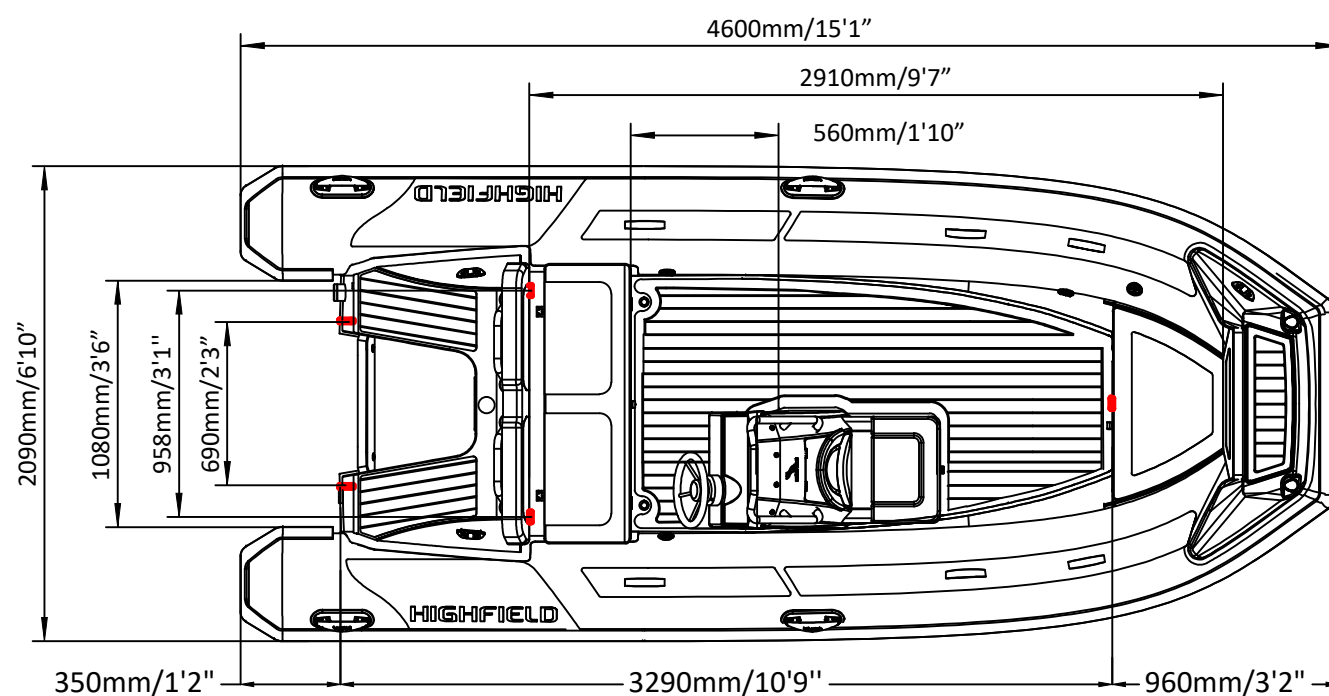

SPORT 460

SPECIFICATIONS

SPECIFICATIONS AND MAXIMUM CAPACITIES (Subject to change without notice. Tolerances: dimensions ±2.5%, weights ±5%)

MODEL	ISO 6185 PART	ISO 6185	Crew		#	Weight		Shaft	Outboard Engine		Sundeck		Fuel Tank Capacity		Tow post		Rollbar		Wet Weight (Approximate) 30HP (22.38KW) +Fuel		AIR CHAMBERS	Pressure					
			KG	LB		KG	LB		KG	LB	KG	LB	KG	LB	KG	LB	KG	LB	KG	LB		PSI	BAR				
SPORT 460	3	C	912	2011	9	675	1488	L	67.14	90	207.6	458	332	732	14.5	32	55	14.5	6.5	14.3	17.5	38.6	581	1281	5	3.63	0.25

Boat weight includes: console

2021V2