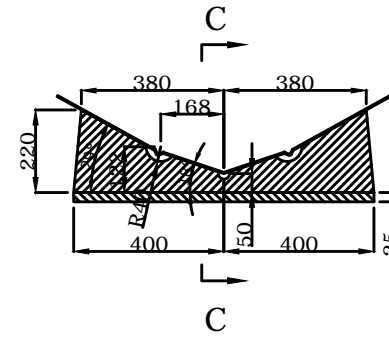

LONGITUDINAL PROFILE

TRANSVERSAL SECTION "A"

TRANSVERSAL SECTION "B"

TRANSVERSAL SECTION "C"

	UL310 CHOCK		DWN: TYJ
			APPROVED: LXL
info@highfieldboats.com	DWG:	SCALE:	DATE: 2019-09-17
(C) Copyright reserved. No unauthorized use allowed. All intellect - ideas - concepts remain the property of Highfield Boats			