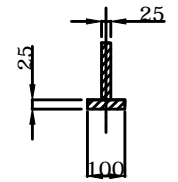

LONGITUDINAL PROFILE

TRANSVERSAL SECTION "A"

TRANSVERSAL SECTION "B"

TRANSVERSAL SECTION "C"

	UL310 CHOCK		DWN: TYJ
			APPROVED: LXL
info@highfieldboats.com	DWG:	SCALE:	DATE: 2019-09-17
(C) Copyright reserved. No unauthorized use allowed. All intellect - ideas - concepts remain the property of Highfield Boats			