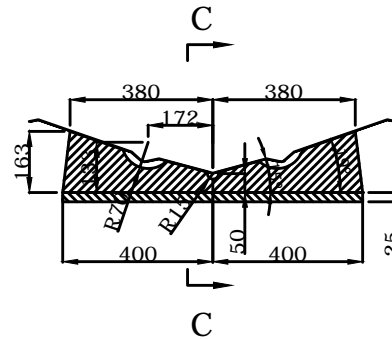

LONGITUDINAL PROFILE

TRANSVERSAL SECTION "A"

TRANSVERSAL SECTION "B"

TRANSVERSAL SECTION "C"

	UL310 CHOCK		DWN: TYJ
			APPROVED: LXL
info@highfieldboats.com	DWG:	SCALE:	DATE: 2019-09-17
(C) Copyright reserved. No unauthorized use allowed. All intellect - ideas - concepts remain the property of Highfield Boats			